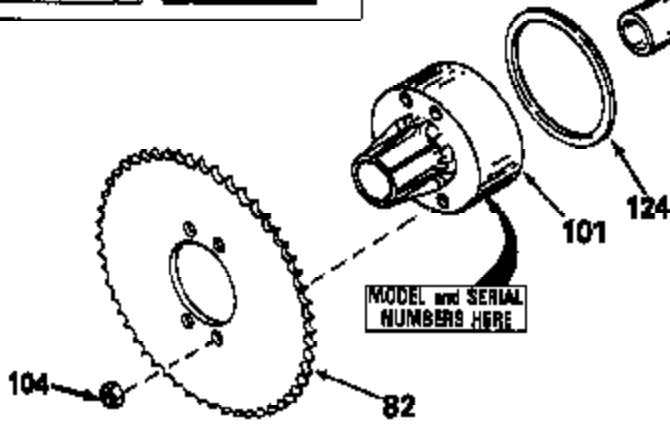

JOIST

SICHER IST DAS:
DAS ORIGINAL

47	48
47A	48A
47B	48B
47C	48C
47D	48D
47E	48E
47H	48H
47L	48L

47M	48M
47P	48P
47R	48R
47V	48V
47W	48W
47X	48X

Ref #	Part Number	Qty	Description
13	778067		Gear, Bevel (16 teeth)
14	778068		Gear, Pinion (16 teeth)
17	786040		Pin, Drive
26	788038		Ring, Retaining
31	780001		Washer (3/4" ID x 1-1/2" OD x 1/16" t hick)
31A	780096		Washer, Thrust
47C	774153		Axle (9-3/4" long)
48C	774154		Axle (17" long)
82	786043		Sprocket. No Teeth 54. O.D. 8.823
82	786051		Sprocket. No Teeth 60. O.D. 9.841
82	786070		Sprocket. No Teeth 48. O.D. 7.920
82	786041A		Sprocket. No Teeth 45. O.D. 7.389
82	786042	100-121	Sprocket. No Teeth 40. O.D. 6.650
90	788067B	Peerless	Grease (32 oz. bottle Bentonite greas e)
101	774073		Differential Carrier Hsg (Incl. 137)
102	774073		Differential Carrier Hsg (Incl. 139)
103	792041		Screw, 5/16-18 x 3-3/4"
104A	792061		Washer, Flat, 5/16"
104	792042		Nut, Lock, 5/16-18 (Use as required)
137	780077		Bushing (3/4" ID x 1-1/16" OD x 2-1/1 6" long)
139	780077		Bushing (3/4 ID x 1-1/16" OD x 2-1/16 " long)